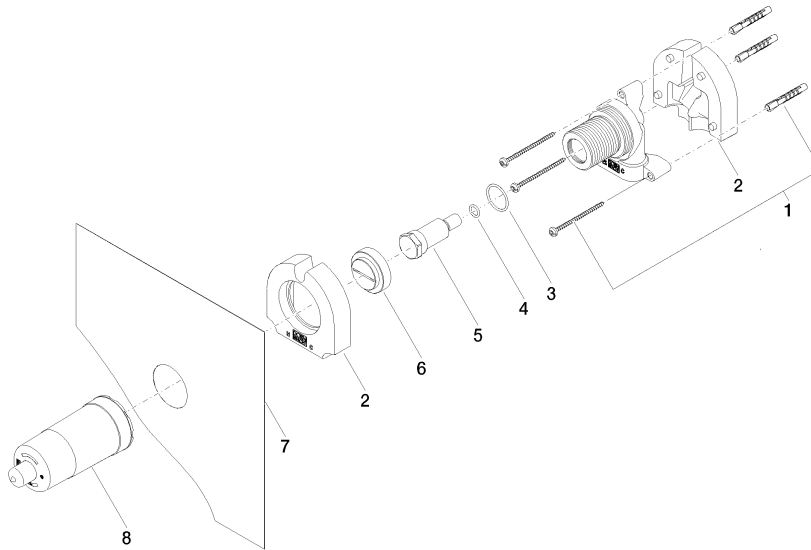

Concealed wall mounting -

35 003 970 90

- red brass, lead-free
- 2x female thread 1/2" connections
- dust cover
- anti-water packing
- soundproofing

Can only be combined with exposed trim parts 26
024 661-FF / 36 013 660-FF / 36 045 660-FF / 36
013 970-FF / 36 045 970-FF / 36 804 661-FF.

Concealed wall mounting -

35 003 970 90

mm [inches]

Flow rate chart

Certificates

DVGW_DW-
6512DN0127.

LGA_18589.

WRAS_2003025.

WRAS_2101023.

Concealed wall mounting -

35 003 970 90

Spare parts list

No.	Item Number	Name	Quantity used	Delivery time
1	05 30 31 029 00 90	fixing set	1	2
2	09 11 11 019 90	accessories	2	2
3	09 14 10 112 90	seal	1	2
4	09 14 10 139 90	seal	1	2
5	09 31 20 038 90	plug	1	2
6	09 20 97 010 90	cap	1	2
7	04 14 03 079 00 90	gasket kit	1	2
8	09 21 02 178 90	cap	1	2