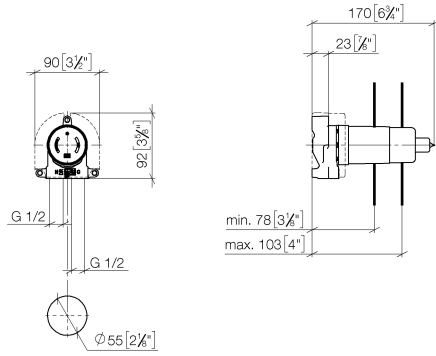

Concealed wall mounting -

35 003 970 90

- red brass, lead-free
- 2x female thread 1/2" connections
- dust cover
- anti-water packing
- soundproofing

Can only be combined with exposed trim parts 26
024 661-FF / 36 013 660-FF / 36 045 660-FF / 36
013 970-FF / 36 045 970-FF / 36 804 661-FF.

Recommended miscellaneous

Extension 25 mm -

- Can only be combined with exposed trim parts 36 804 661-FF.

12 179 970 90

Recommended miscellaneous

Leak protection 1/2" -

- This article is needed 2x.

12 010 970 90

Concealed wall mounting -

35 003 970 90

mm [inches]

Flow rate chart

Certificates

DVGW_DW-
6512DN0127.

LGA_18589.

WRAS_2003025.